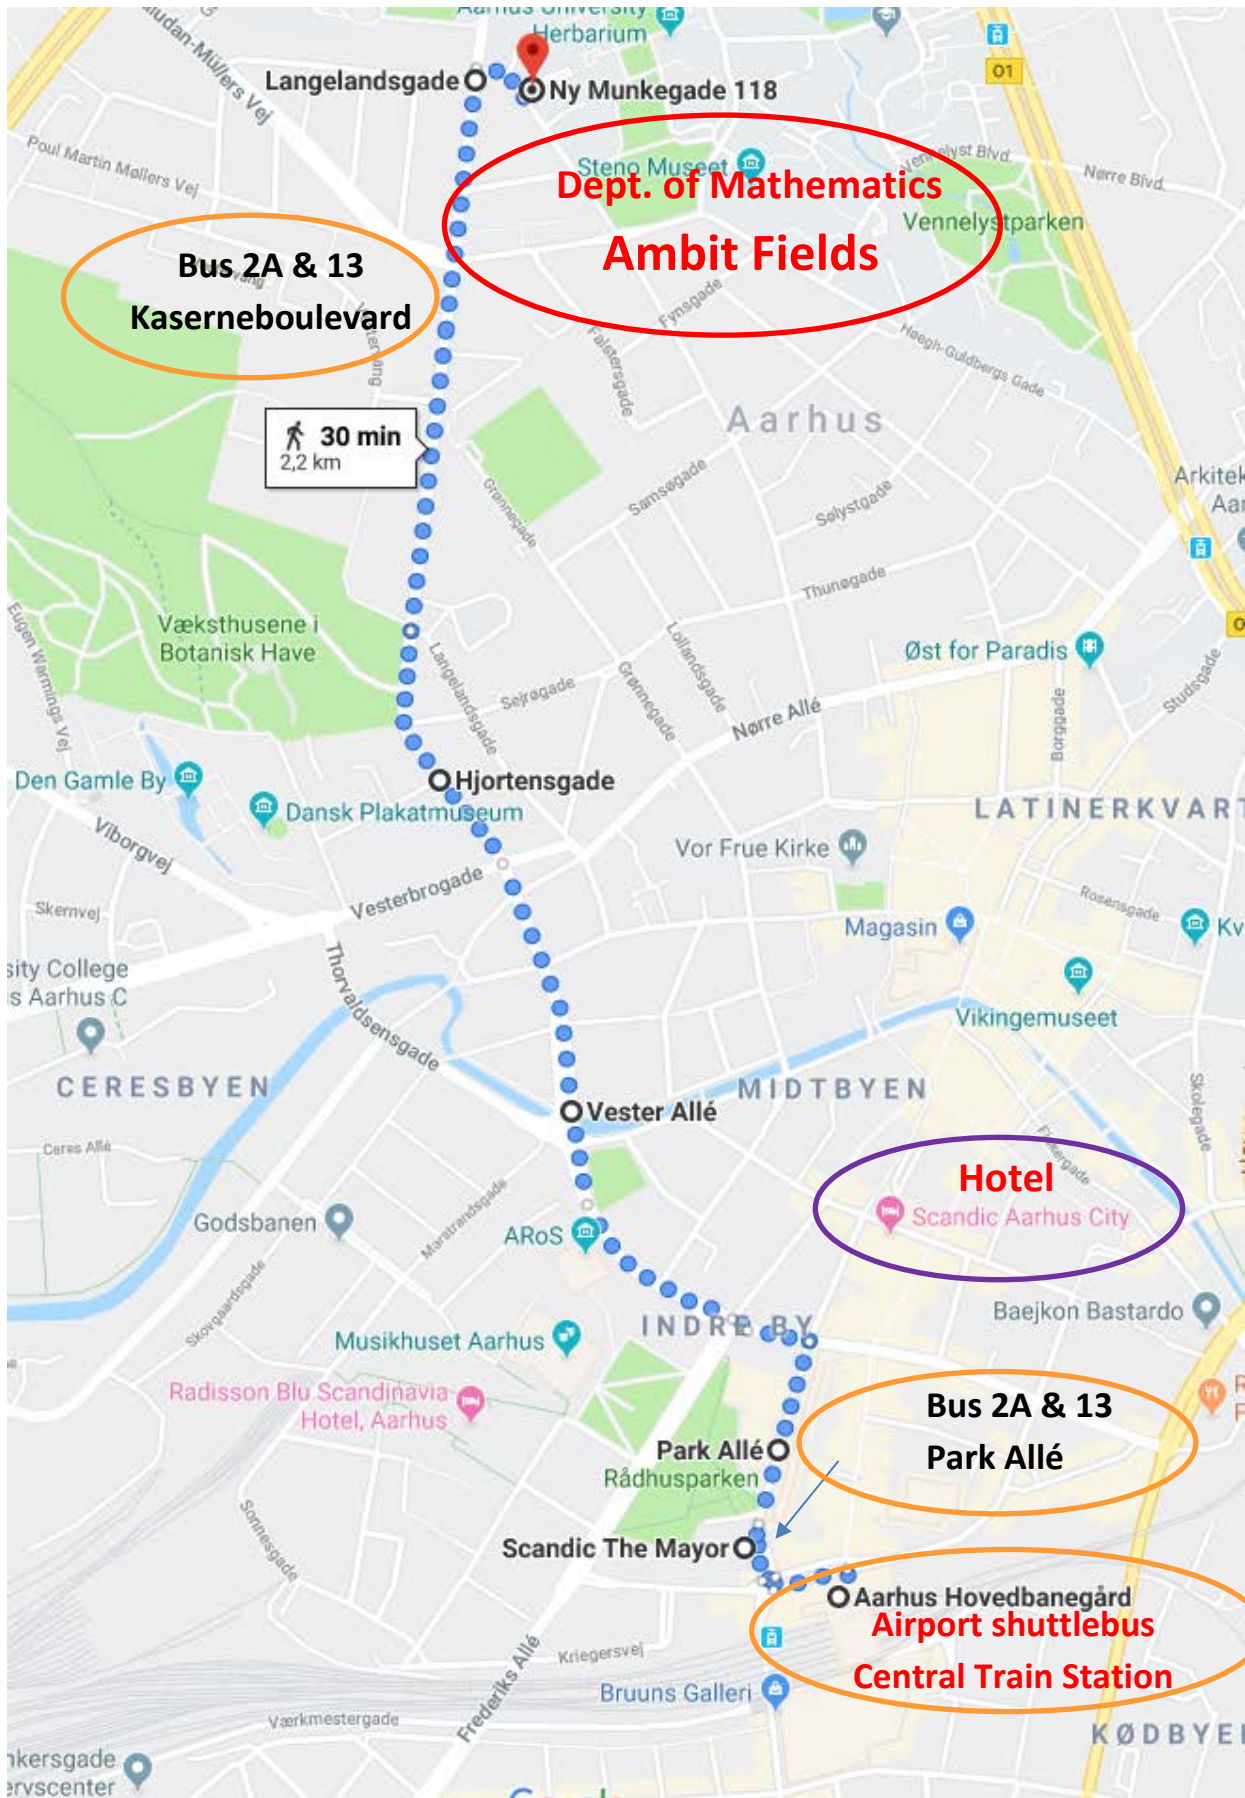

## *Map with locations relating to the Fifth Conference on Ambit and Related Subjects*

*Venue: Department of Mathematics, Ny Munkegade 118, Building 1530, 8000 Aarhus C*

- **WALK:** It is a 23-30 minute walk between the hotels and the conference venue (once you are on Langelandsgade, you continue to walk straight ahead)
- **BUS:** bus No. 2A or 13 run every 10 minutes  
Ticket (DKK 22) from ticket machine on bus or on midttrafik.dk – please note: **only coins are accepted** and you enter the bus via the back door
- **TAXI:** +45 89 48 48 48 or outside the train station

**Bus 2A & 13  
Kaserneboulevard**

**Dept. of Mathematics  
Ambit Fields**

**30 min  
2,2 km**

**Hotel  
Scandic Aarhus City**

**Bus 2A & 13  
Park Allé**

**Aarhus Hovedbanegård  
Airport shuttlebus  
Central Train Station**