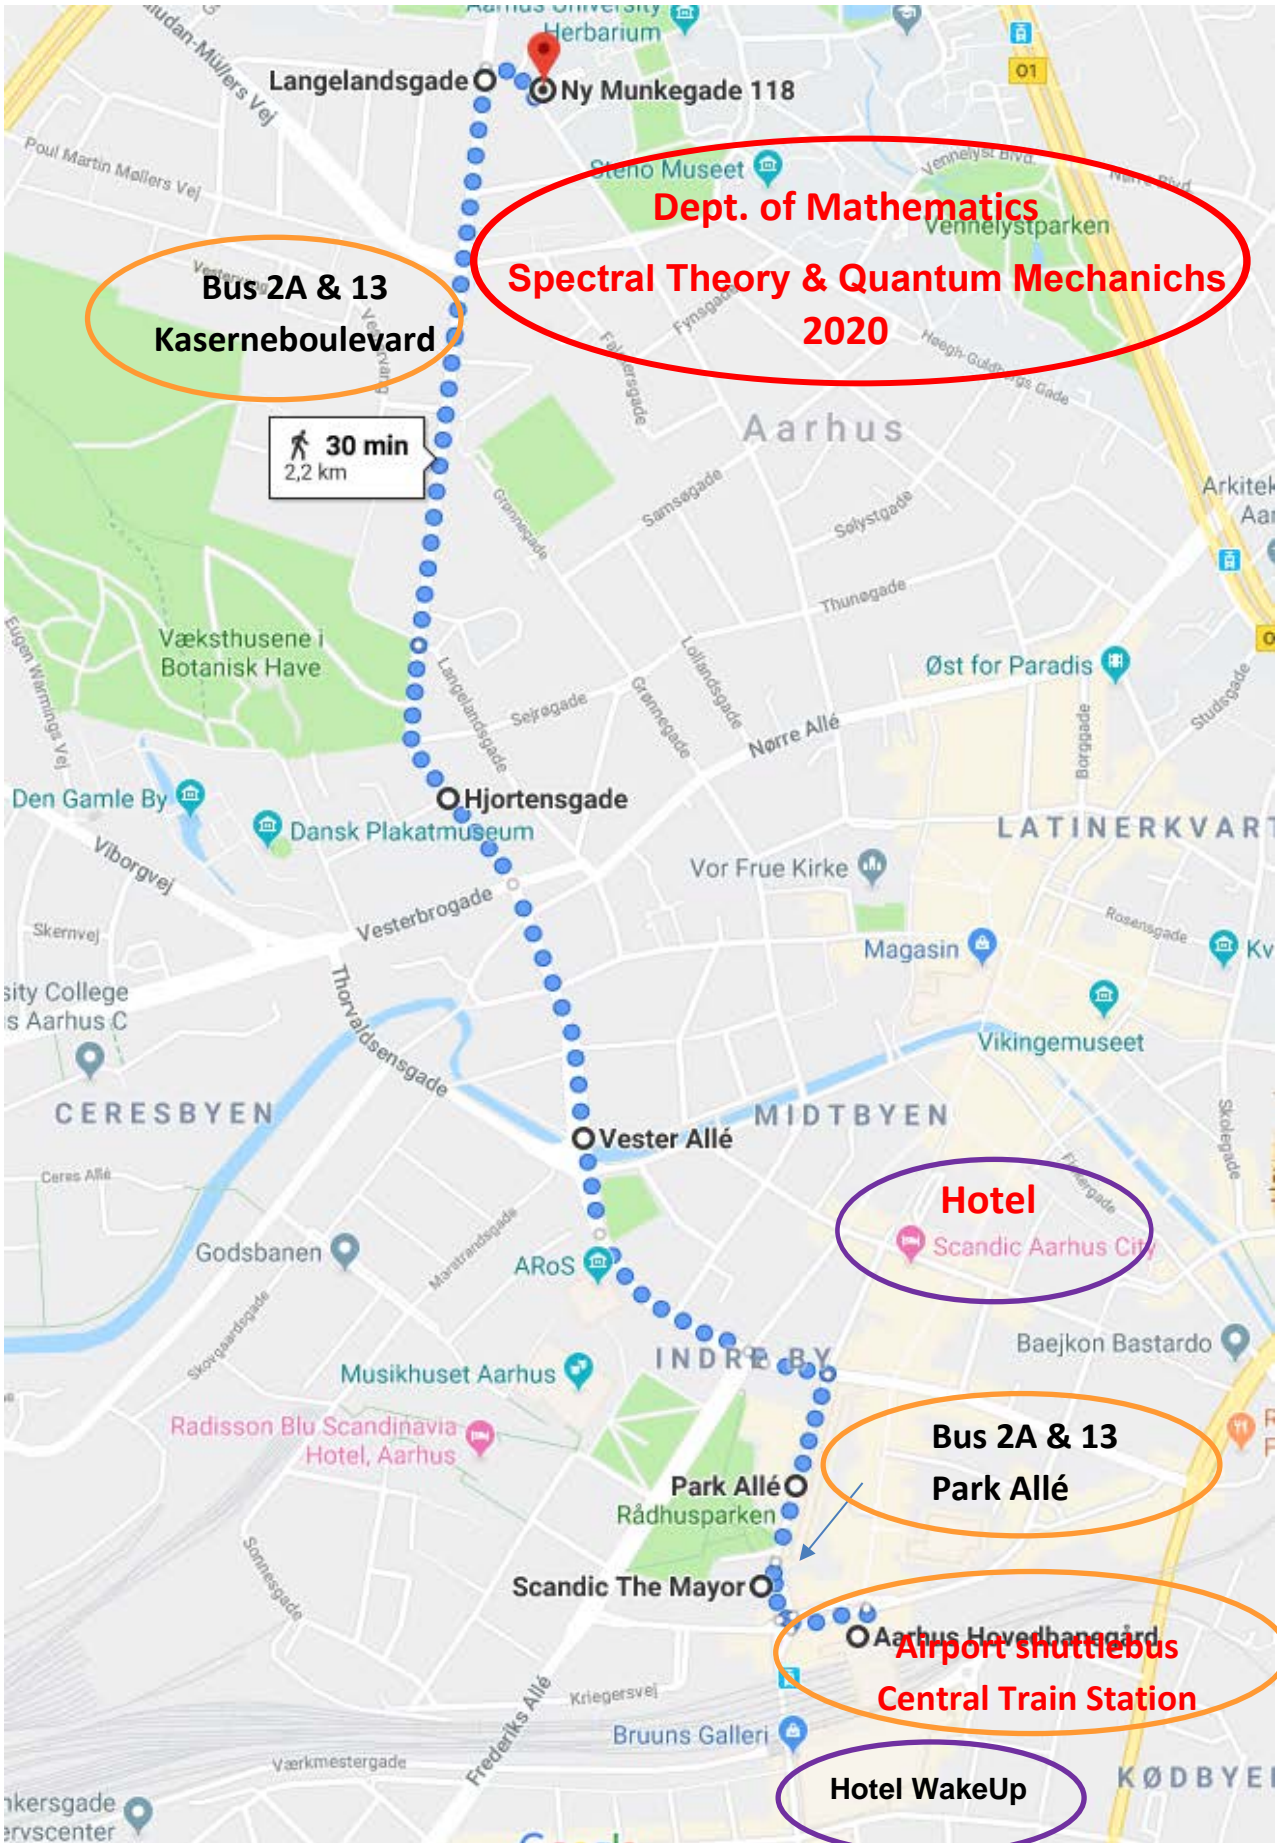

Map with locations relating to the STQM2020 workshop
Spectral Theory and Quantum Mechanics 2020
Venue – Central Station/Airport shuttlebus – Hotels

- **WALK:** It is a 23-30 minute walk between the hotels and the STQM2020 venue (once you are on Langelandsgade, you continue to go straight ahead)
- **BUS:** bus No. 2A or 13 run every 10 minutes
Ticket (DKK 22) from ticket machine on bus or on midttrafik.dk – please note: **only coins are accepted** and you enter the bus via the back door
- **TAXI:** +45 89 48 48 48 or outside the train station

Dept. of Mathematics
Spectral Theory & Quantum Mechanics
2020

Bus 2A & 13
Kaserneboulevard

30 min
2,2 km

Hotel
Scandic Aarhus City

Bus 2A & 13
Park Allé

Airport shuttlebus
Central Train Station

Hotel WakeUp