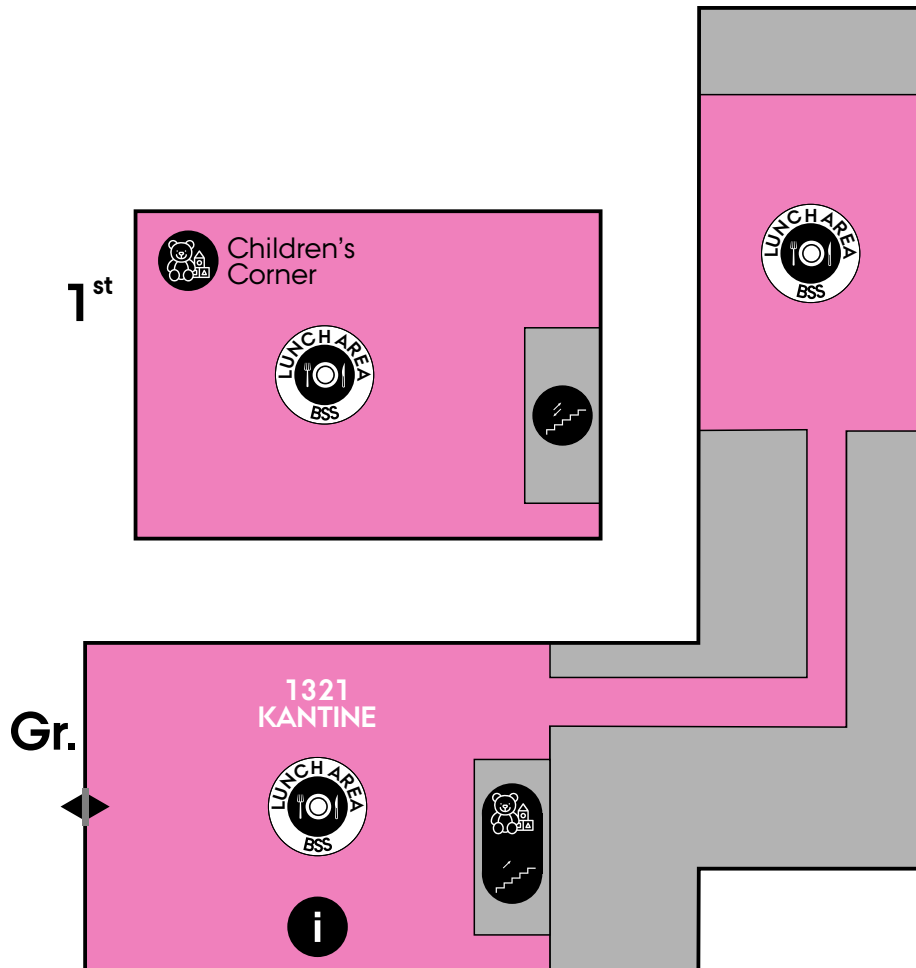

EAST
BSS

Area Overview

1321-2 (Kantine/Lunch), 1324-5, 1333

AARHUS
UNIVERSITY

EAST
BSS

Buildings 1321 & 1322

Ground Floor & 1st Floor

0 20 m