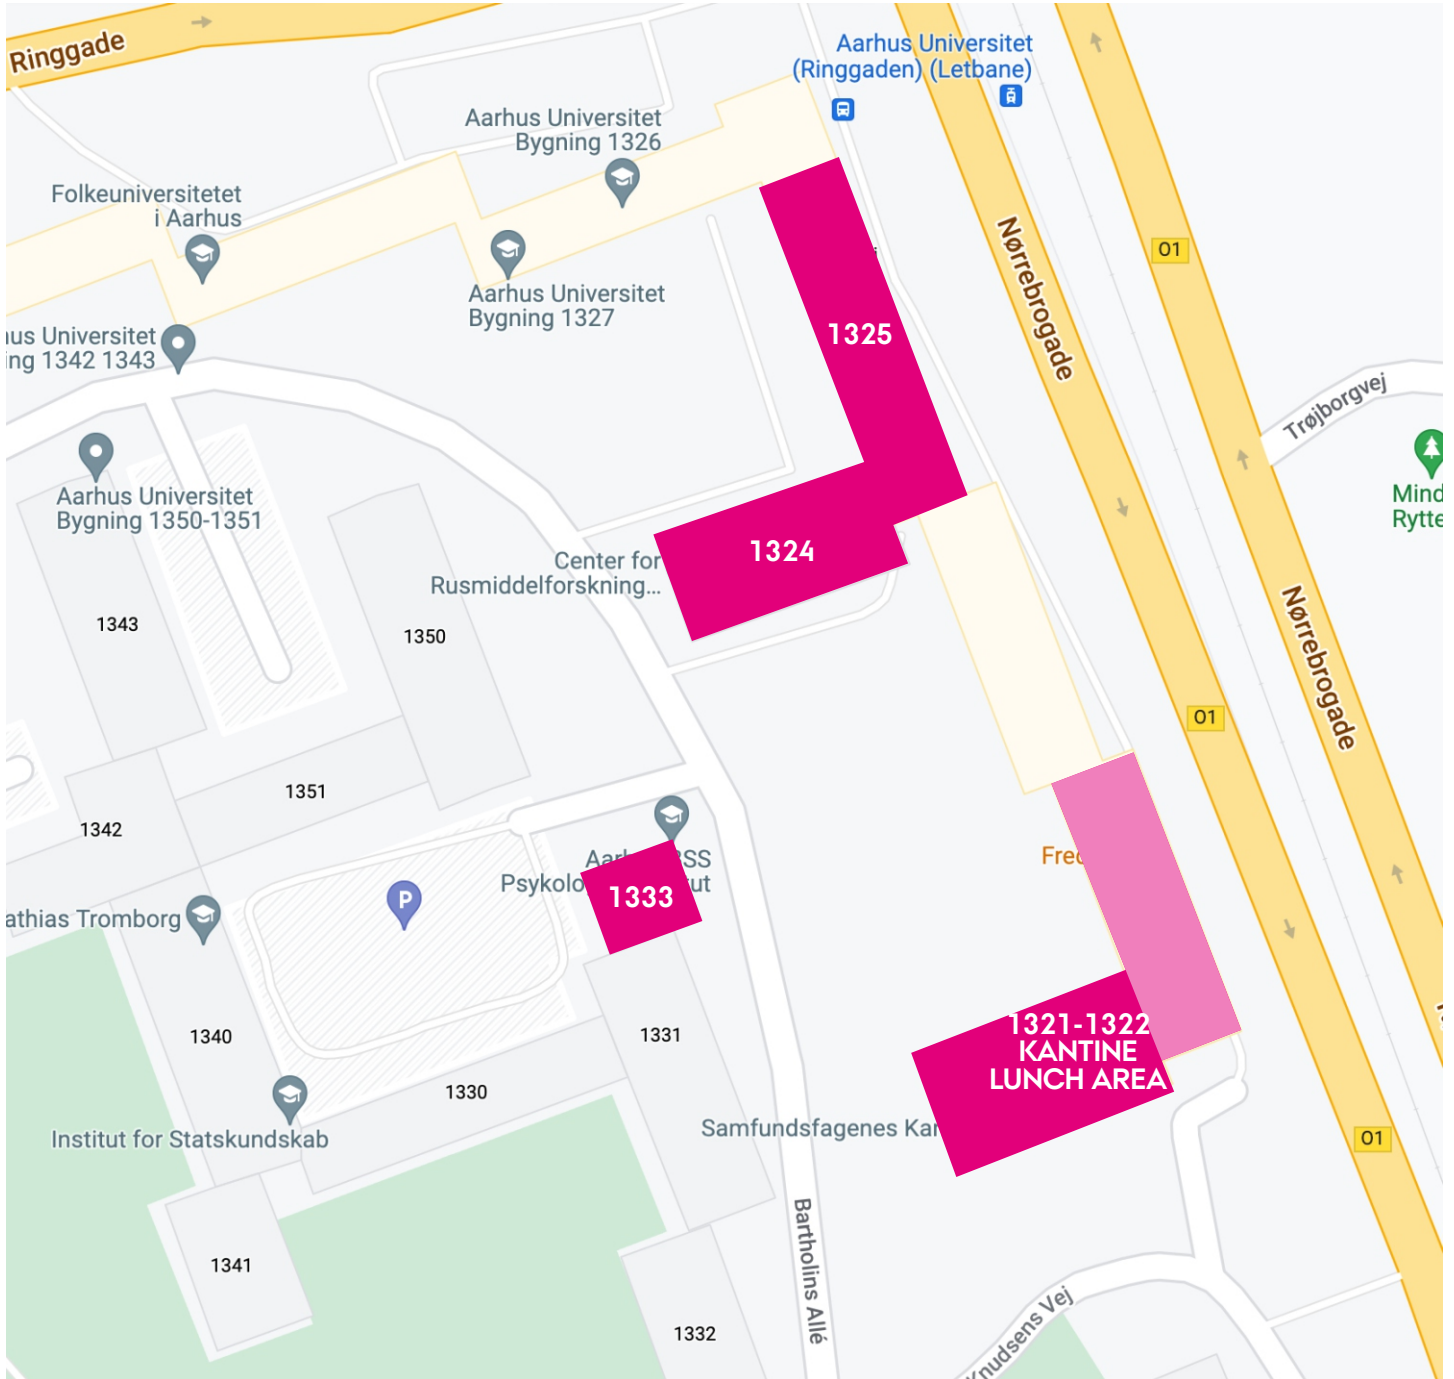

EAST
BSS

Area Overview

1321-2 (Kantine/Lunch), 1324-5, 1333

AARHUS
UNIVERSITY

EAST
BSS

Buildings 1321 & 1322

Ground Floor & 1st Floor

0 20 m