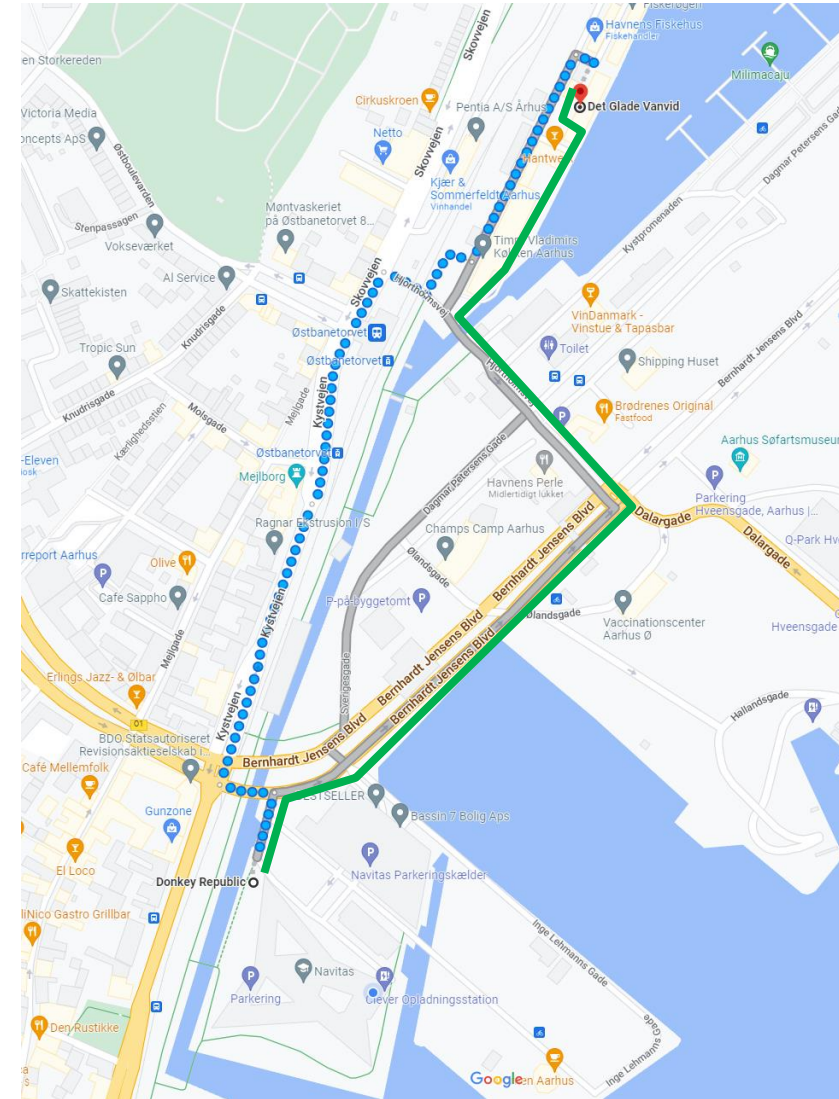

EG-ICE2022 INFORMATION

LOCATION AND DISTANCES

Address: Inge Lehmanns Gade 10, 8000 Aarhus C

“Navitas” building

Entrance

Aarhus Domkirke (5 min)

Main railway station (15 min)

INTERNET ACCESS

Af sted!

RECEPTION

Vandrehallen, Aarhus University
Reception from 18:30-20:30

Walk through and access via university park (blue line):

- Universitetsparken 413 – 8000 Aarhus C

Access from public street:

- Nordre Ringgade 4 - 8000 Aarhus C
- Street access in combination with use of light rail (tram station “Ringgaden”, per trip ca. 25 DKK, credit cards only, pay outside train at vending machine)

Most scenic route (20-25 min)

GALA DINNER

Restaurant Det Glade Vanvid
Pakkerivej 2 – 8000 Aarhus C

Dinner from 18:30 to 22:30
Be on time!!!

Most scenic route (15 min)

AARHUS
UNIVERSITY