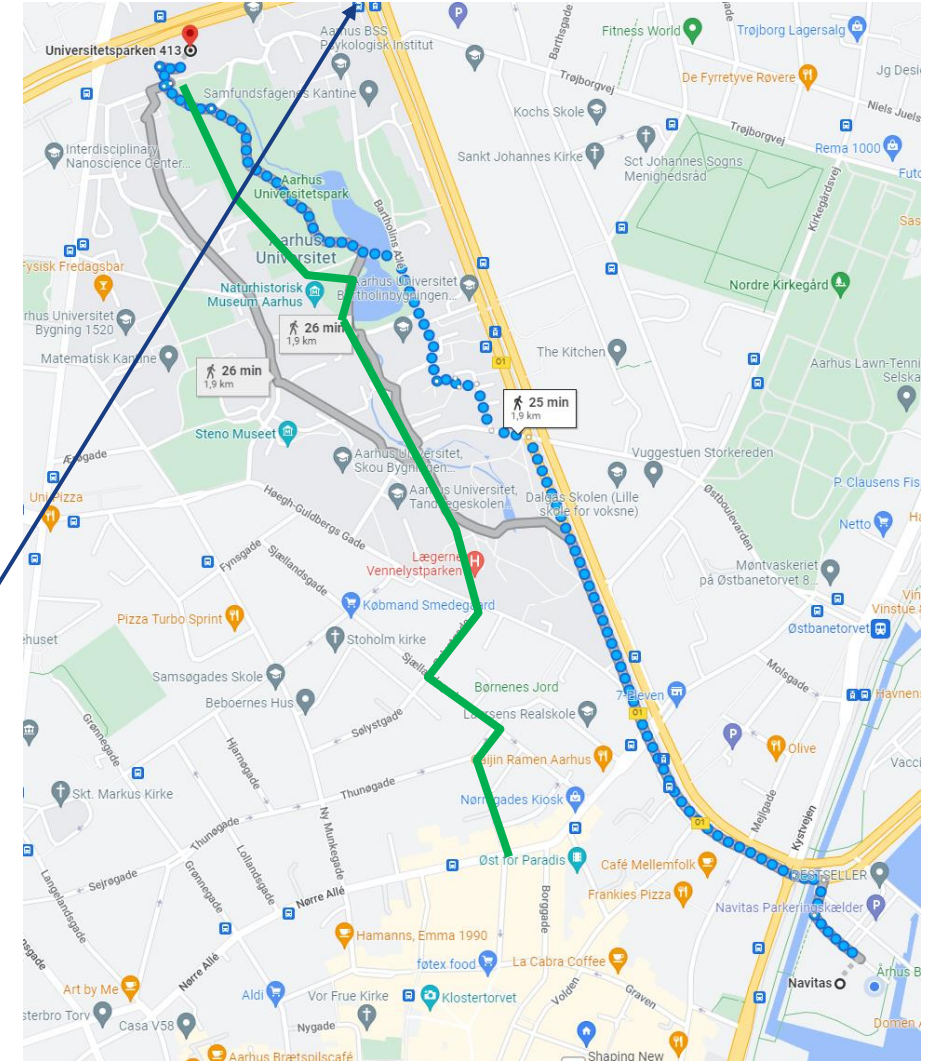

EG-ICE2022 INFORMATION

LOCATION AND DISTANCES

Address: Inge Lehmanns Gade 10, 8000 Aarhus C

“Navitas” building

Entrance

Aarhus Domkirke (5 min)

Main railway station (15 min)

INTERNET ACCESS

Af sted!

RECEPTION

Vandrehallen, Aarhus University
Reception from 18:30-20:30

Walk through and access via university park (blue line):

- Universitetsparken 413 – 8000 Aarhus C

Access from public street:

- Nordre Ringgade 4 - 8000 Aarhus C
- Street access in combination with use of light rail (tram station “Ringgaden”, per trip ca. 25 DKK, credit cards only, pay outside train at vending machine)

Most scenic route (20-25 min)

GALA DINNER

Restaurant Det Glade Vanvid
Pakkerivej 2 – 8000 Aarhus C

Dinner from 18:30 to 22:30
Be on time!!!

Most scenic route (15 min)

AARHUS
UNIVERSITY