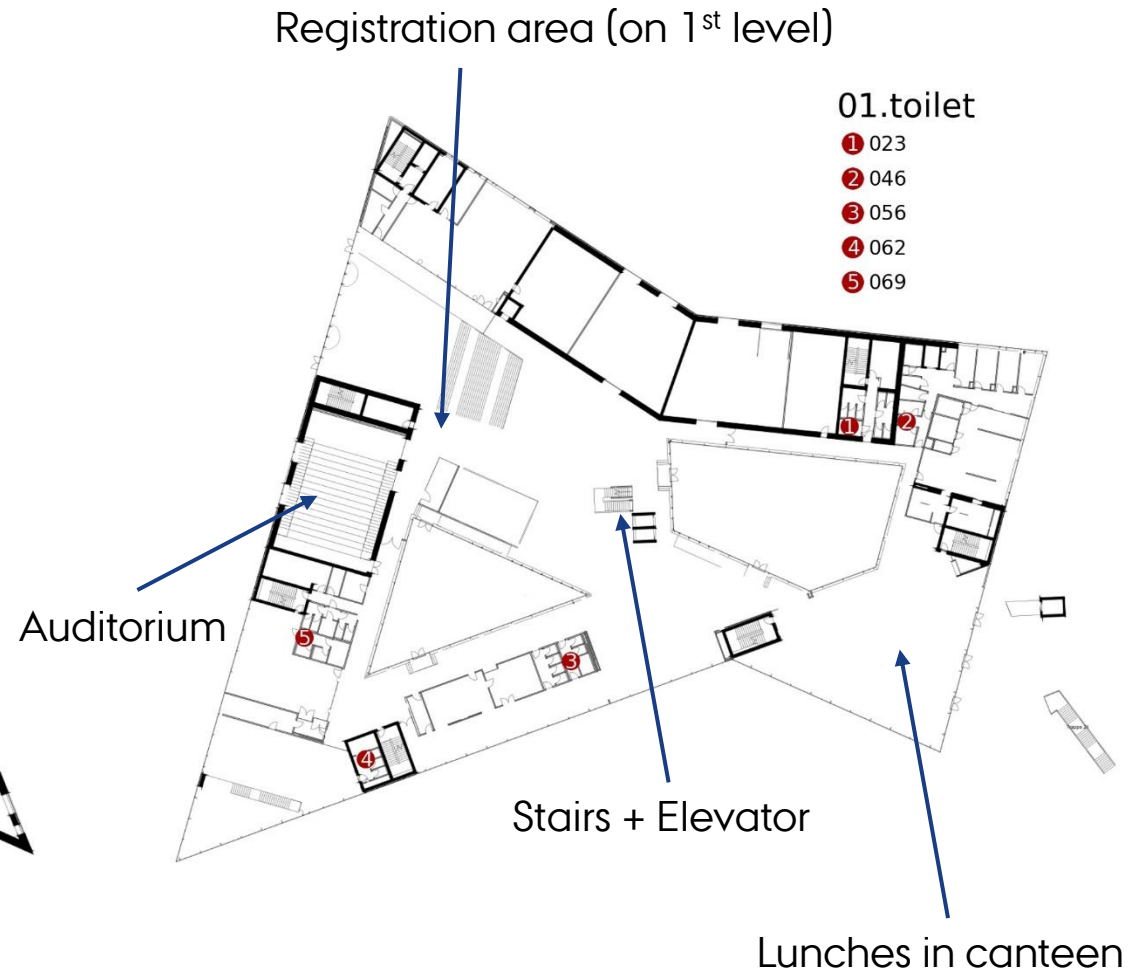

EG-ICE2022 INFORMATION

LOCATION AND DISTANCES

Address: Inge Lehmanns Gade 10, 8000 Aarhus C

“Navitas” building

Entrance

Aarhus Domkirke (5 min)

Main railway station (15 min)

INTERNET ACCESS

1. Access **AU-Guest** WIFI
2. Open a web browser
3. Register as a guest using one of the options presented

Alternatively, see guide in QR-code

LOGISTICS

NAVIGATING NAVITAS

Level/Floor **Etage**

Room **Lokale**

Af sted!

RECEPTION

Vandrehallen, Aarhus University
Reception from 18:30-20:30

Walk through and access via university park (blue line):

- Universitetsparken 413 – 8000 Aarhus C

Access from public street:

- Nordre Ringgade 4 - 8000 Aarhus C
- Street access in combination with use of light rail (tram station “Ringgaden”, per trip ca. 25 DKK, credit cards only, pay outside train at vending machine)