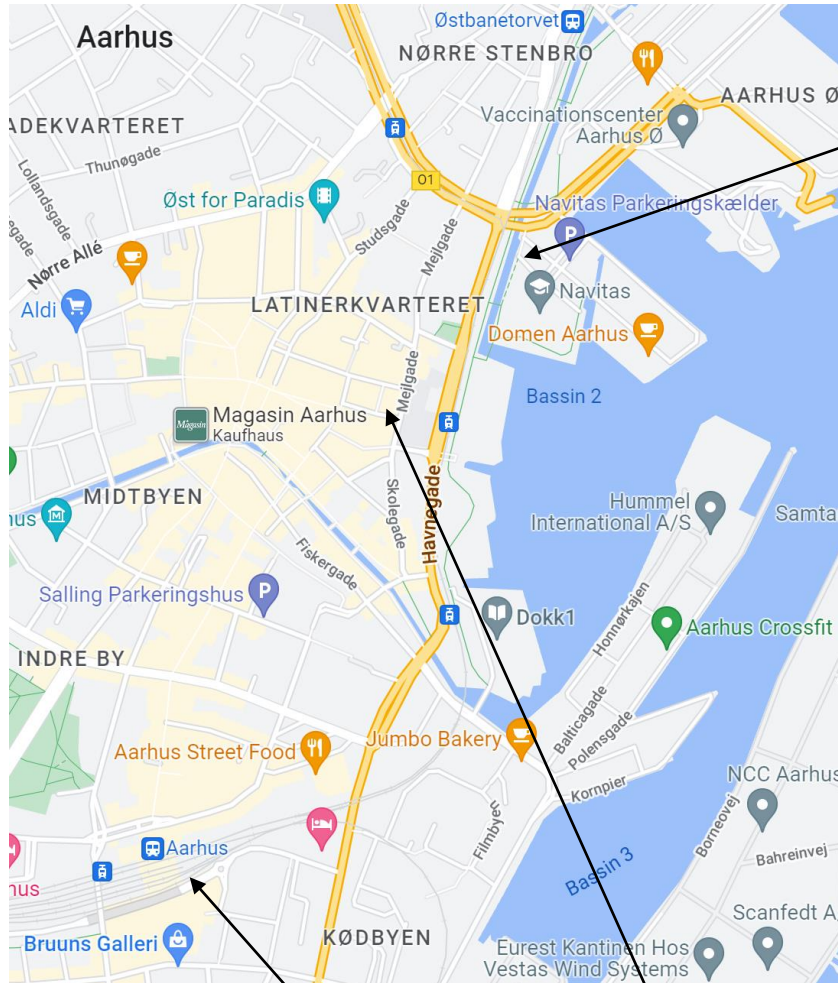

EG-ICE2022 INFORMATION

LOCATION AND DISTANCES

Address: Inge Lehmanns Gade 10, 8000 Aarhus C

“Navitas” building

Entrance

Aarhus Domkirke (5 min)

Main railway station (15 min)

INTERNET ACCESS

1. Access **AU-Guest** WIFI
2. Open a web browser
3. Register as a guest using one of the options presented

Alternatively, see guide in QR-code

LOGISTICS

NAVIGATING NAVITAS

Level/Floor **Etage**

Room **Lokale**

Af sted!

RECEPTION

Vandrehallen, Aarhus University
Reception from 18:30-20:30

Walk through and access via university park (blue line):

- Universitetsparken 413 – 8000 Aarhus C

Access from public street:

- Nordre Ringgade 4 - 8000 Aarhus C
- Street access in combination with use of light rail (tram station “Ringgaden”, per trip ca. 25 DKK, credit cards only, pay outside train at vending machine)

Most scenic route (20-25 min)

GALA DINNER

Restaurant Det Glade Vanvid
Pakkerivej 2 – 8000 Aarhus C

Dinner from 18:30 to 22:30
Be on time!!!

Most scenic route (15 min)

AARHUS
UNIVERSITY