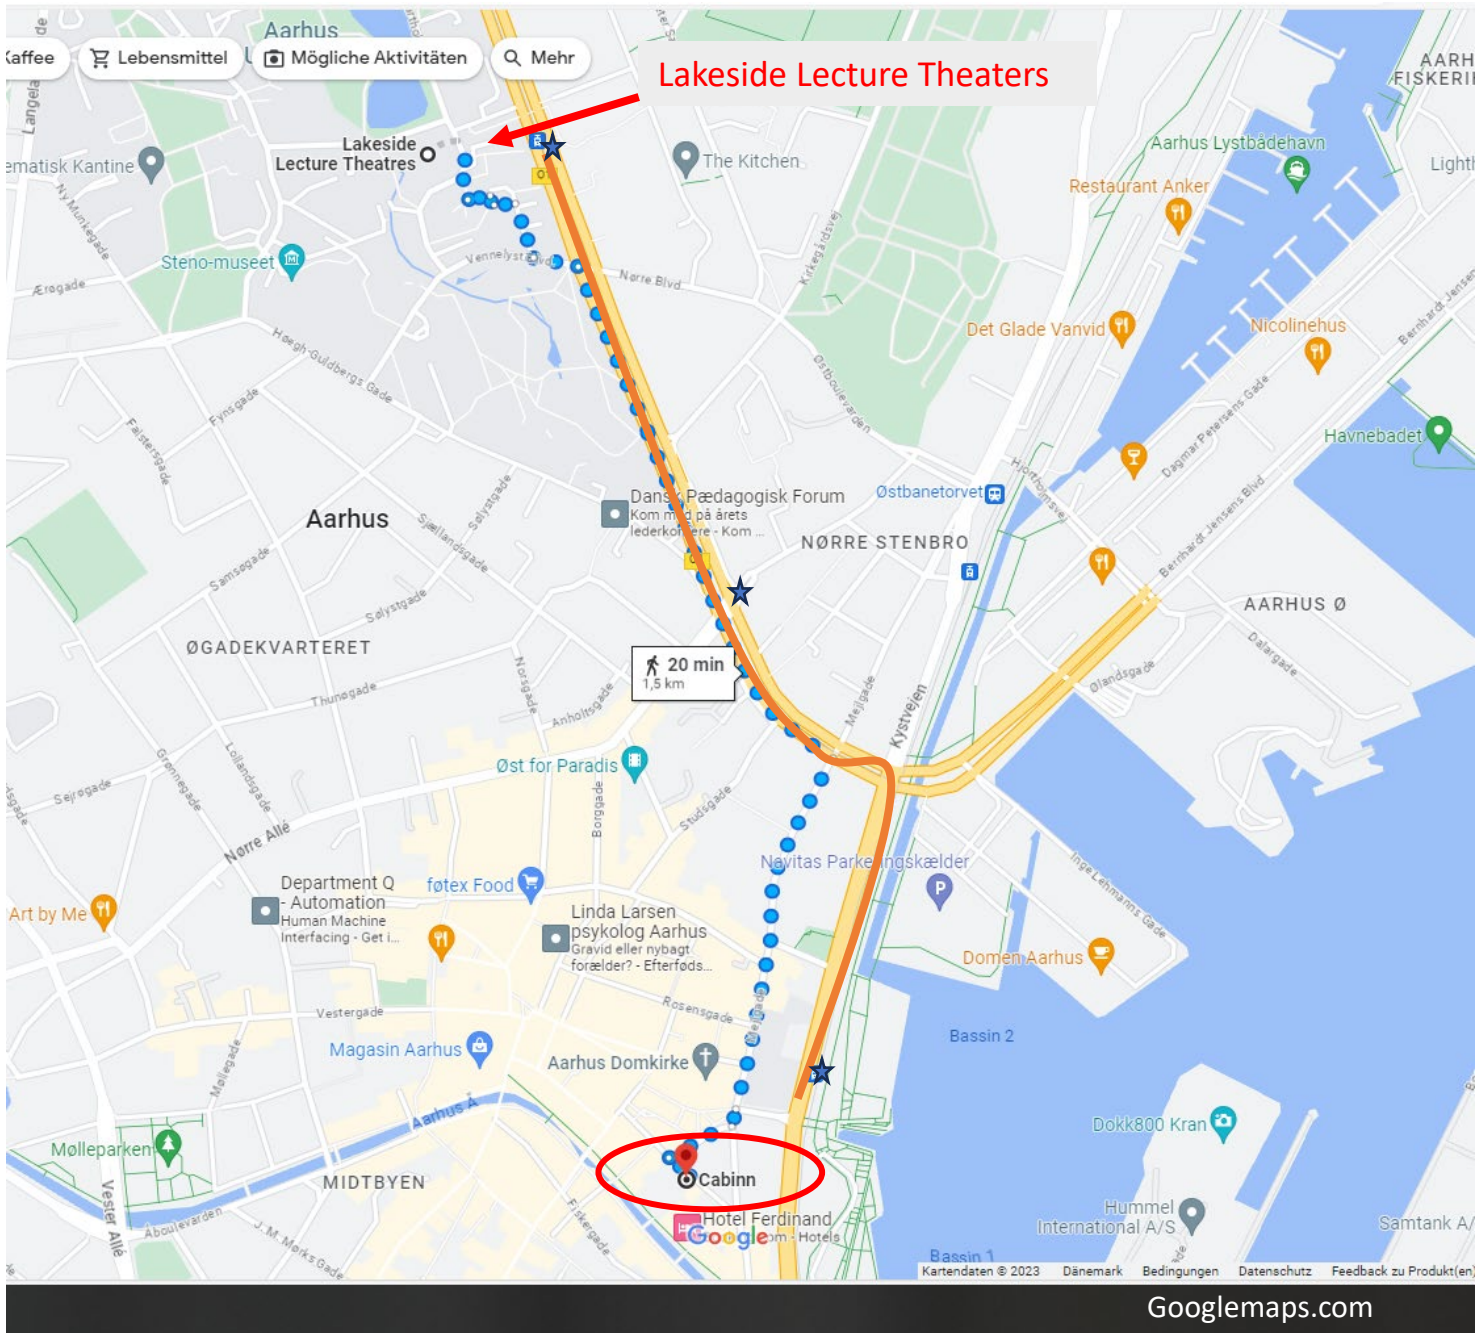

## Lakeside Lecture Theaters

Walking route from the  
Scandic Hotel:  
1,8 km, appr. 24 minutes

Letbane route with stations

Lakeside Lecture Theatres

20 min  
1,5 km

Cabinn

Walking route from the Cabinn hotel:  
1,5 km, appr. 20 minutes

Letbane route with stations

For a more picturesque route on your way back, just stroll down south along the streets of the center!

Lakeside Lecture Theaters

Walking route from the Wakeup Hotel:  
2,4 km, appr. 30 minutes

Letbane route with stations