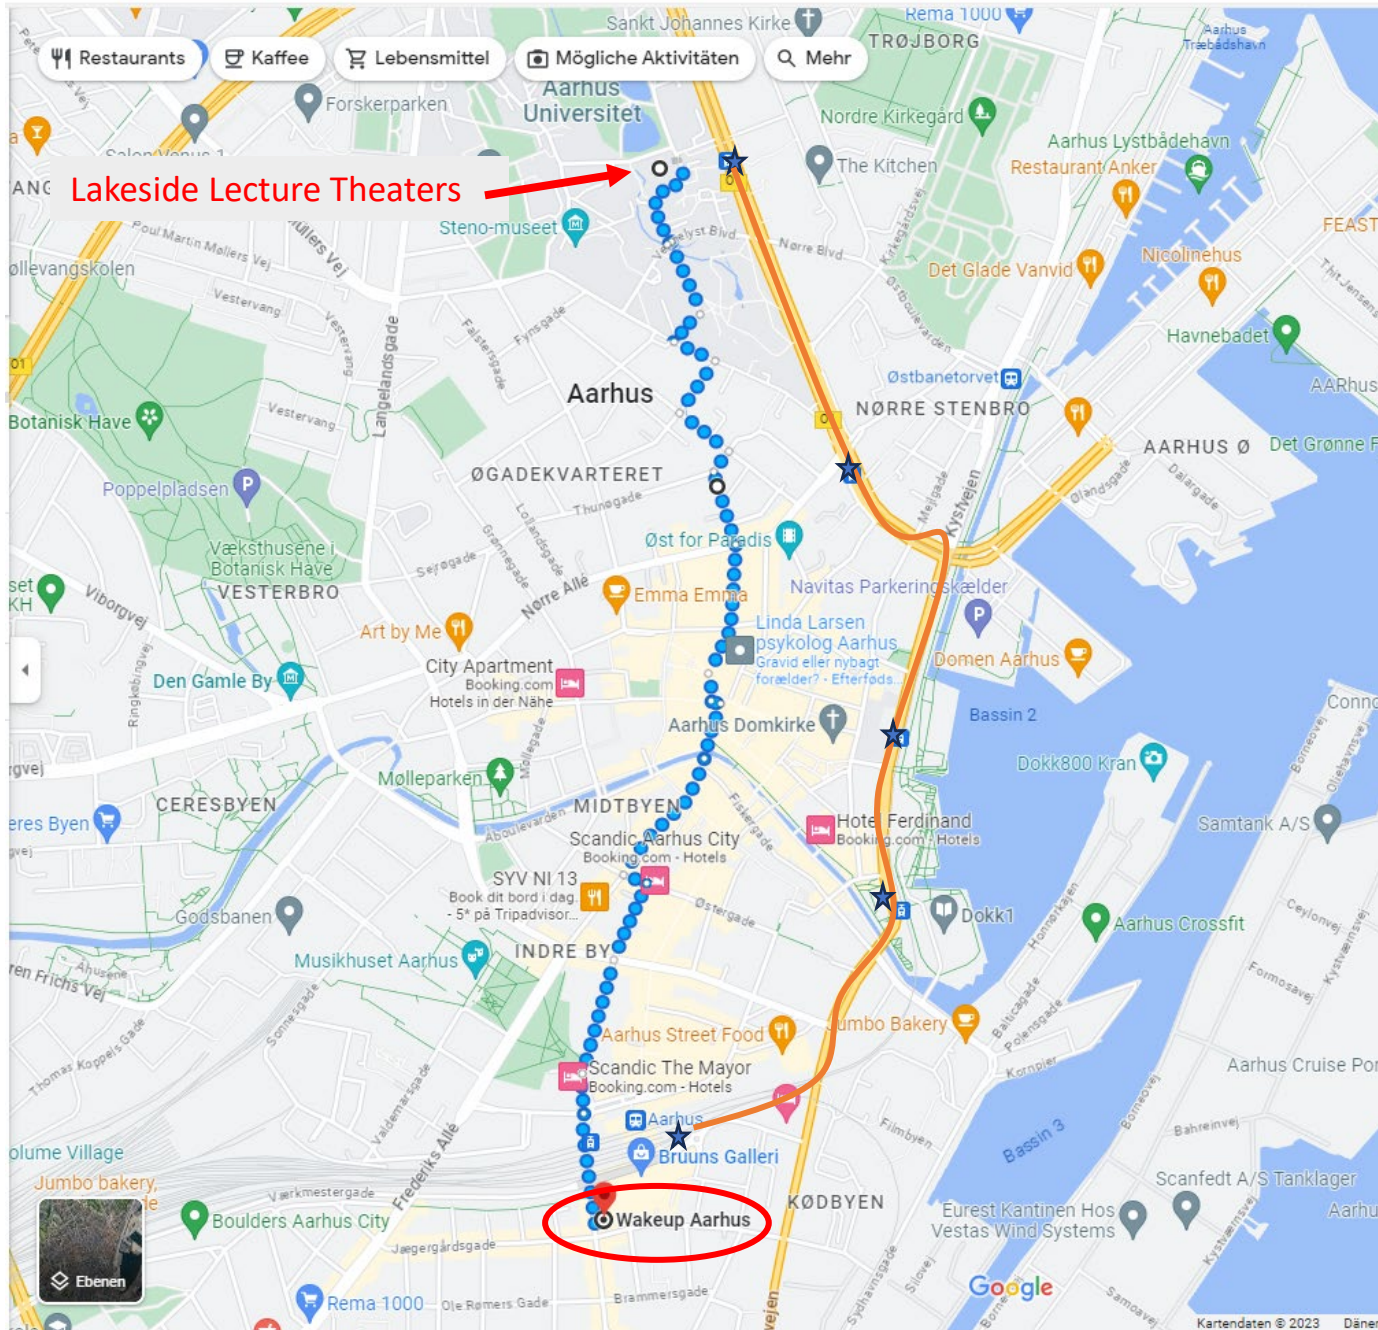

## Lakeside Lecture Theaters

Walking route from the  
Scandic Hotel:  
1,8 km, appr. 24 minutes

Letbane route with stations

Lakeside Lecture Theatres

20 min  
1,5 km

Cabinn

Walking route from the Cabinn hotel:  
1,5 km, appr. 20 minutes

Letbane route with stations

For a more picturesque route on your way back, just stroll down south along the streets of the center!

Lakeside Lecture Theaters

Walking route from the Wakeup Hotel:  
2,4 km, appr. 30 minutes

Letbane route with stations