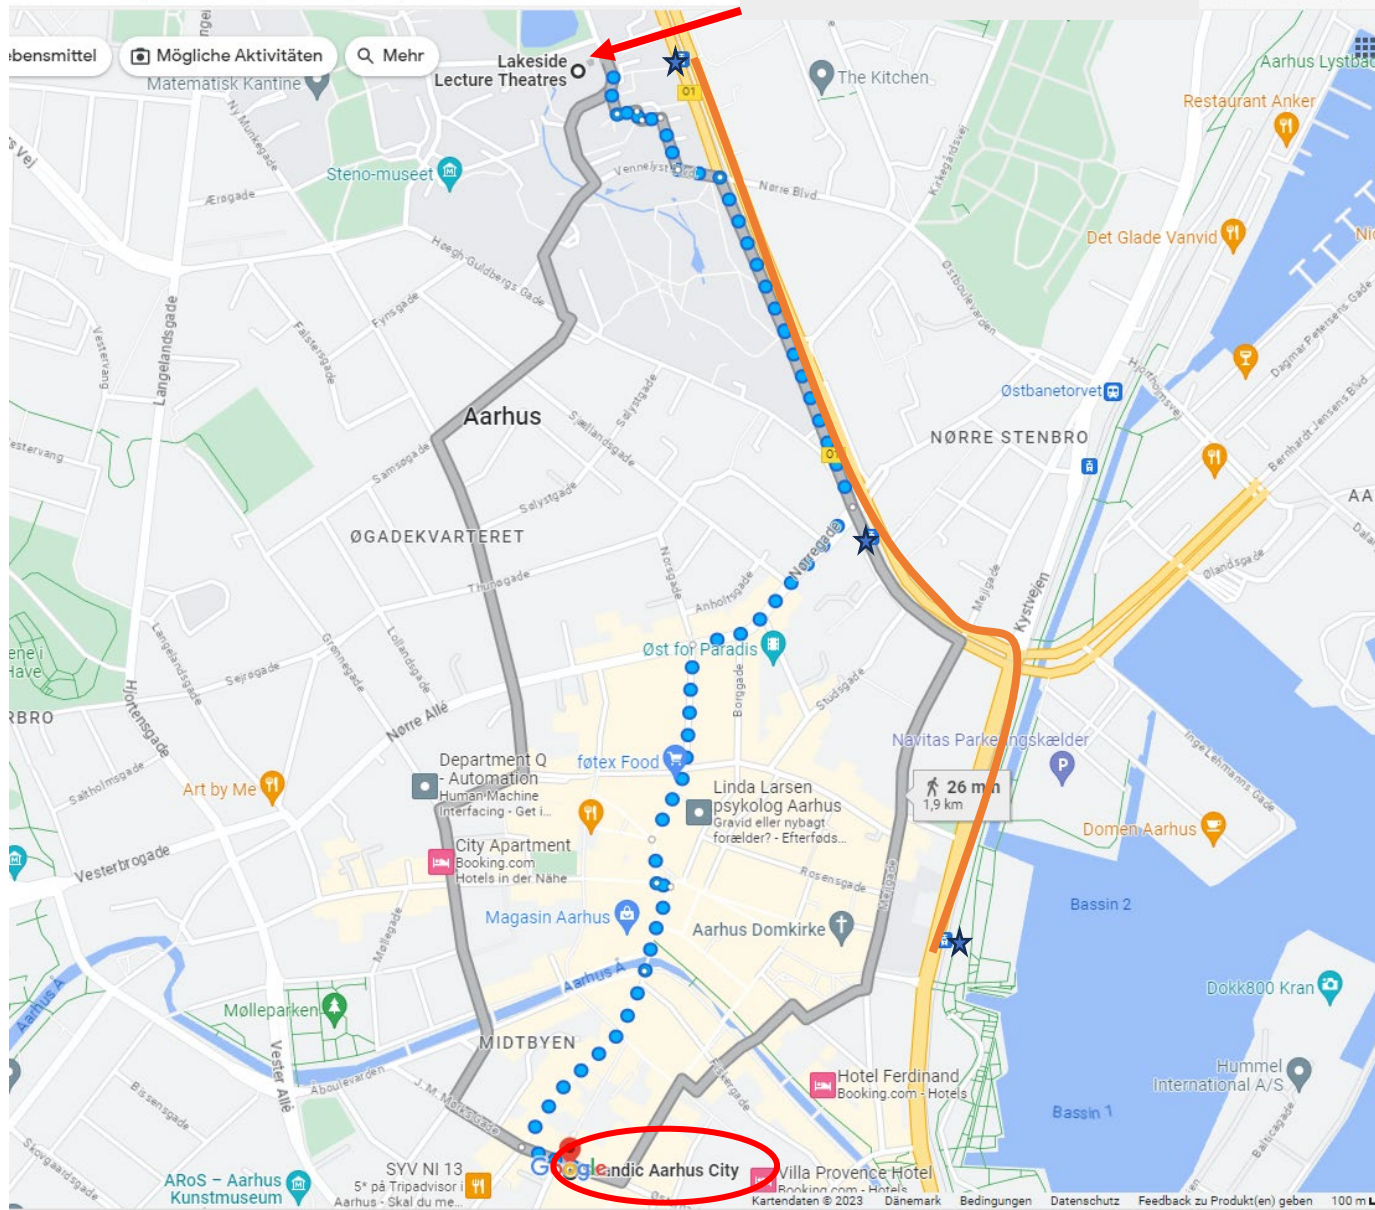

## Lakeside Lecture Theaters

Walking route from the  
Scandic Hotel:  
1,8 km, appr. 24 minutes

Letbane route with stations

Lakeside Lecture Theatres

20 min  
1,5 km

Cabinn

Walking route from the Cabinn hotel:  
1,5 km, appr. 20 minutes

Letbane route with stations

For a more picturesque route on your way back, just stroll down south along the streets of the center!

Lakeside Lecture Theaters

Walking route from the Wakeup Hotel:  
2,4 km, appr. 30 minutes

Letbane route with stations