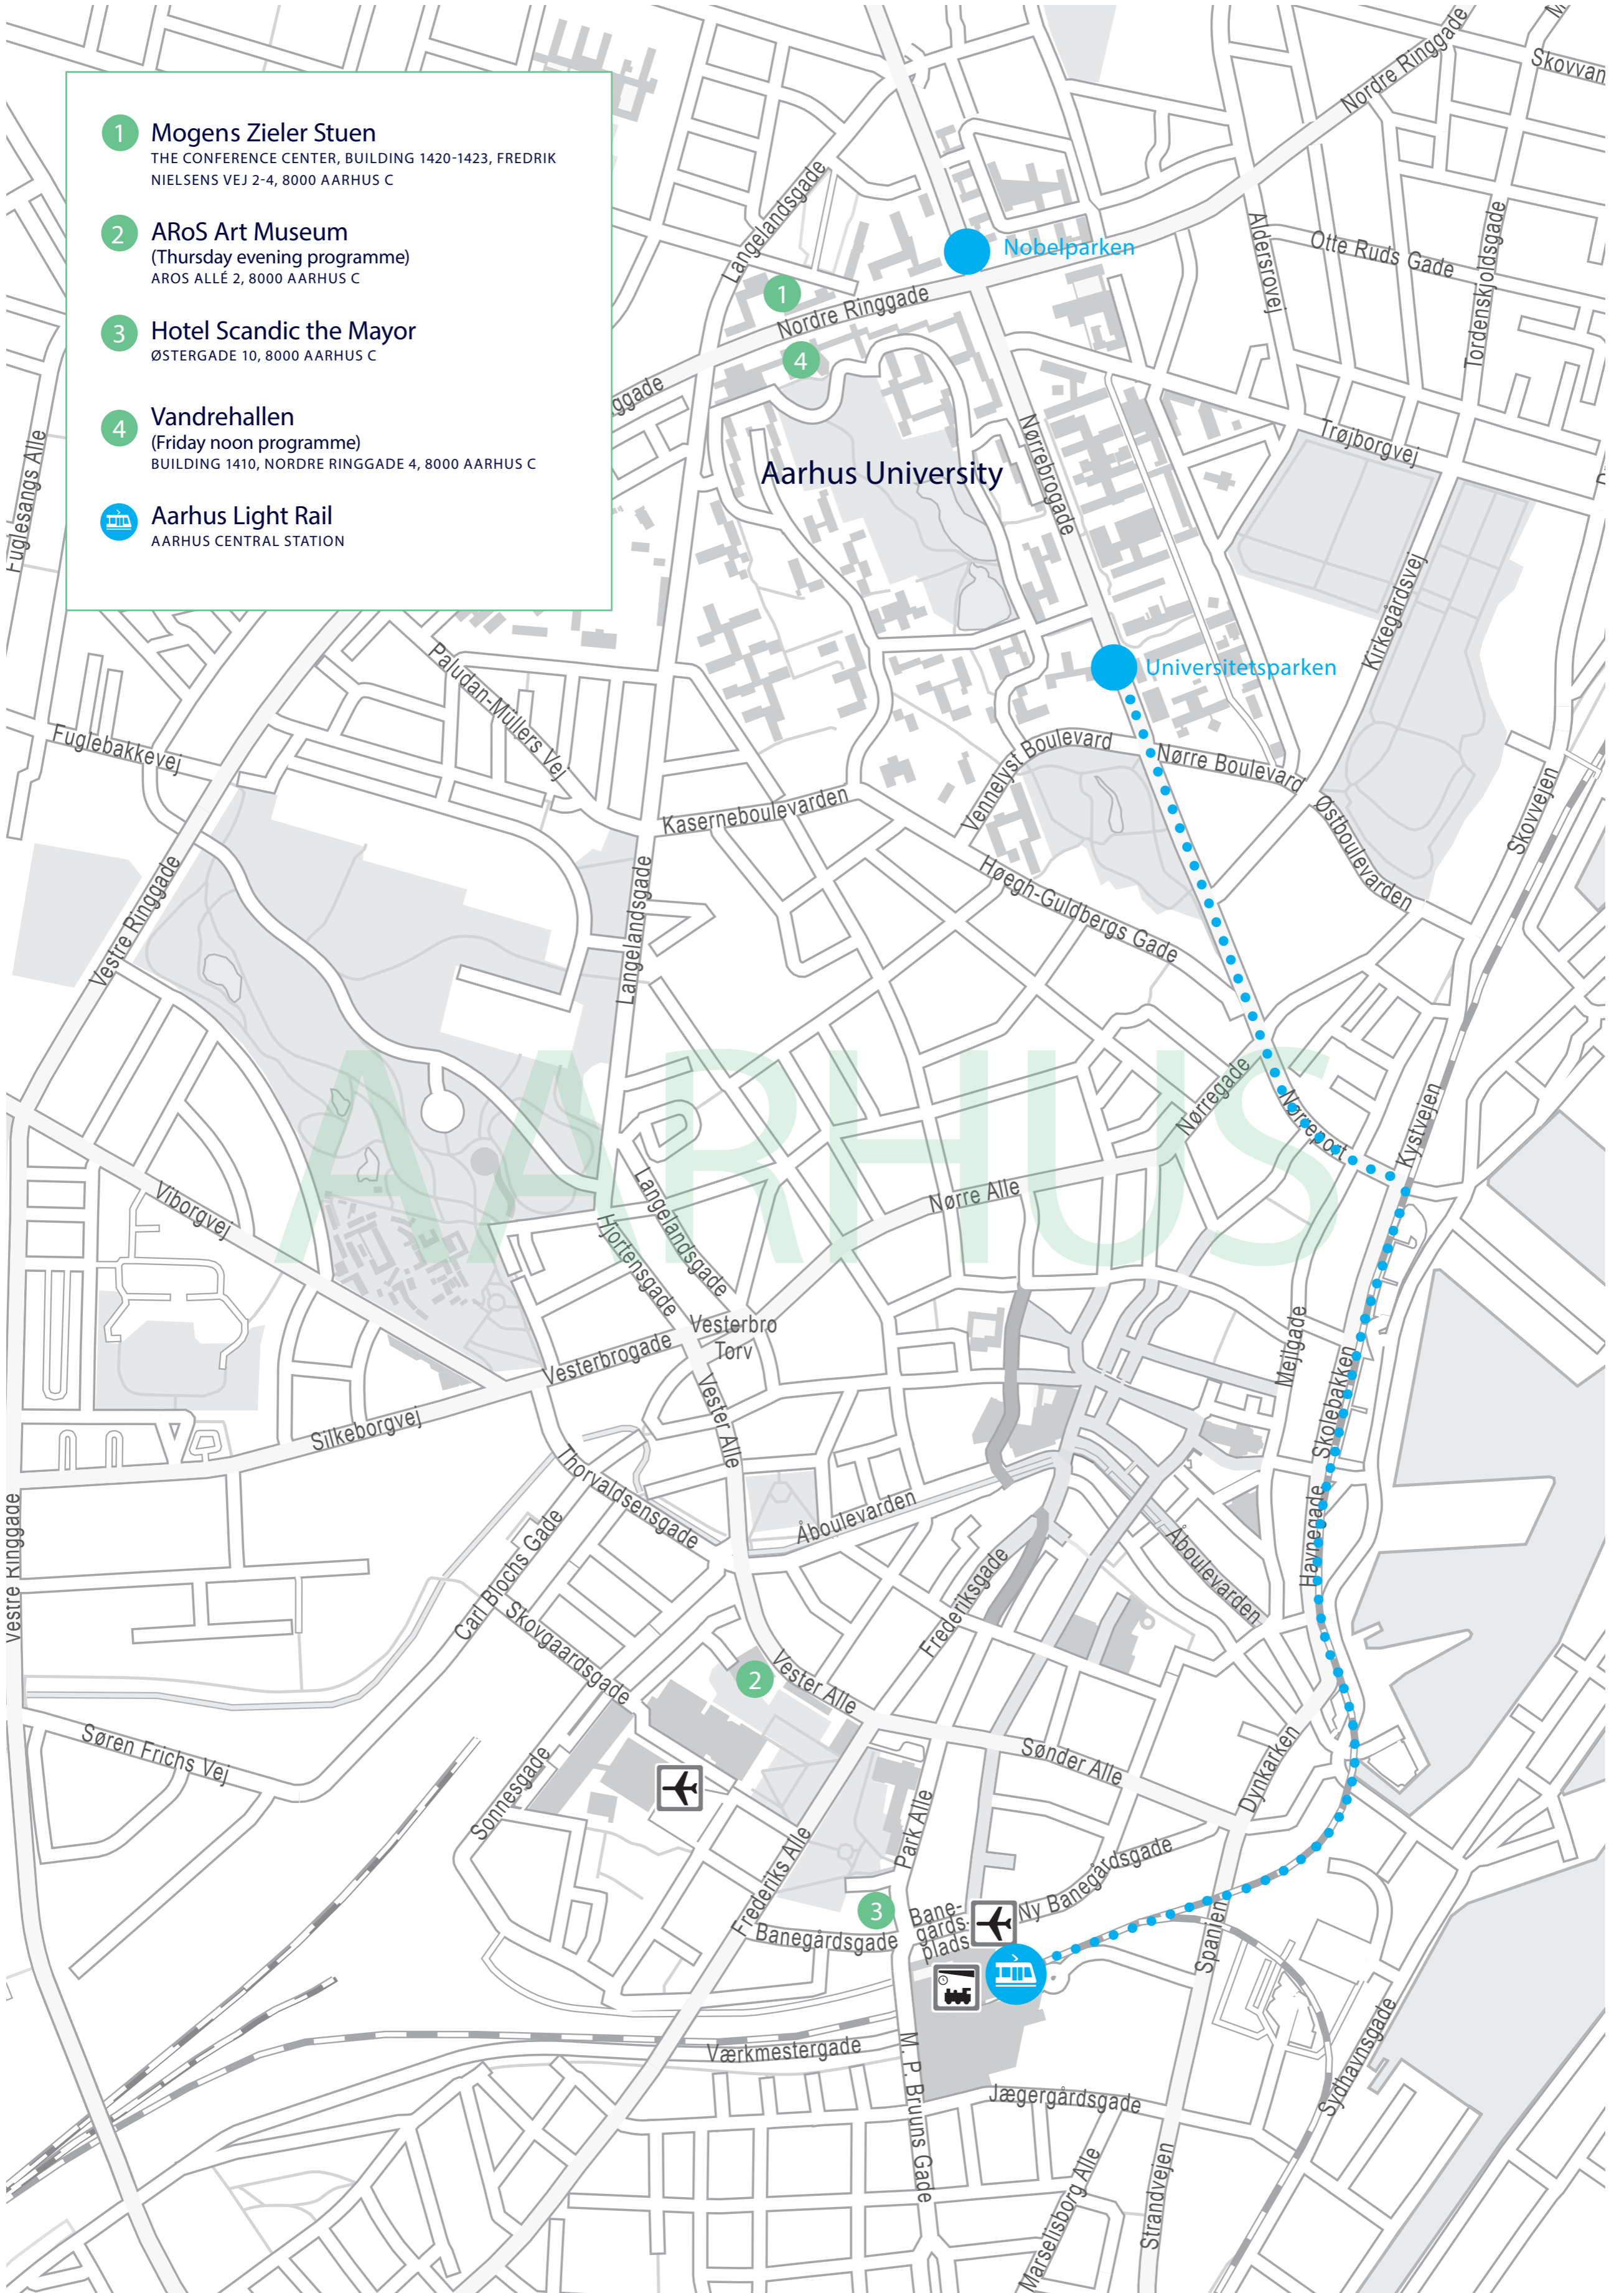

**VENUE MAP**  
**CPG MASTERCÆASS**  
**AARHUS UNIVERSITY**  
**17 – 18 SEPTEMBER 2026**

- 1** Mogens Zieler Stuen  
 THE CONFERENCE CENTER, BUILDING 1420-1423, FREDRIK  
 NIELSENS VEJ 2-4, 8000 AARHUS C
- 2** ARoS Art Museum  
 (Thursday evening programme)  
 AROS ALLÉ 2, 8000 AARHUS C
- 3** Hotel Scandic the Mayor  
 ØSTERGADE 10, 8000 AARHUS C
- 4** Vandrehallen  
 (Friday noon programme)  
 BUILDING 1410, NORDRE RINGGADE 4, 8000 AARHUS C
-  Aarhus Light Rail  
 AARHUS CENTRAL STATION